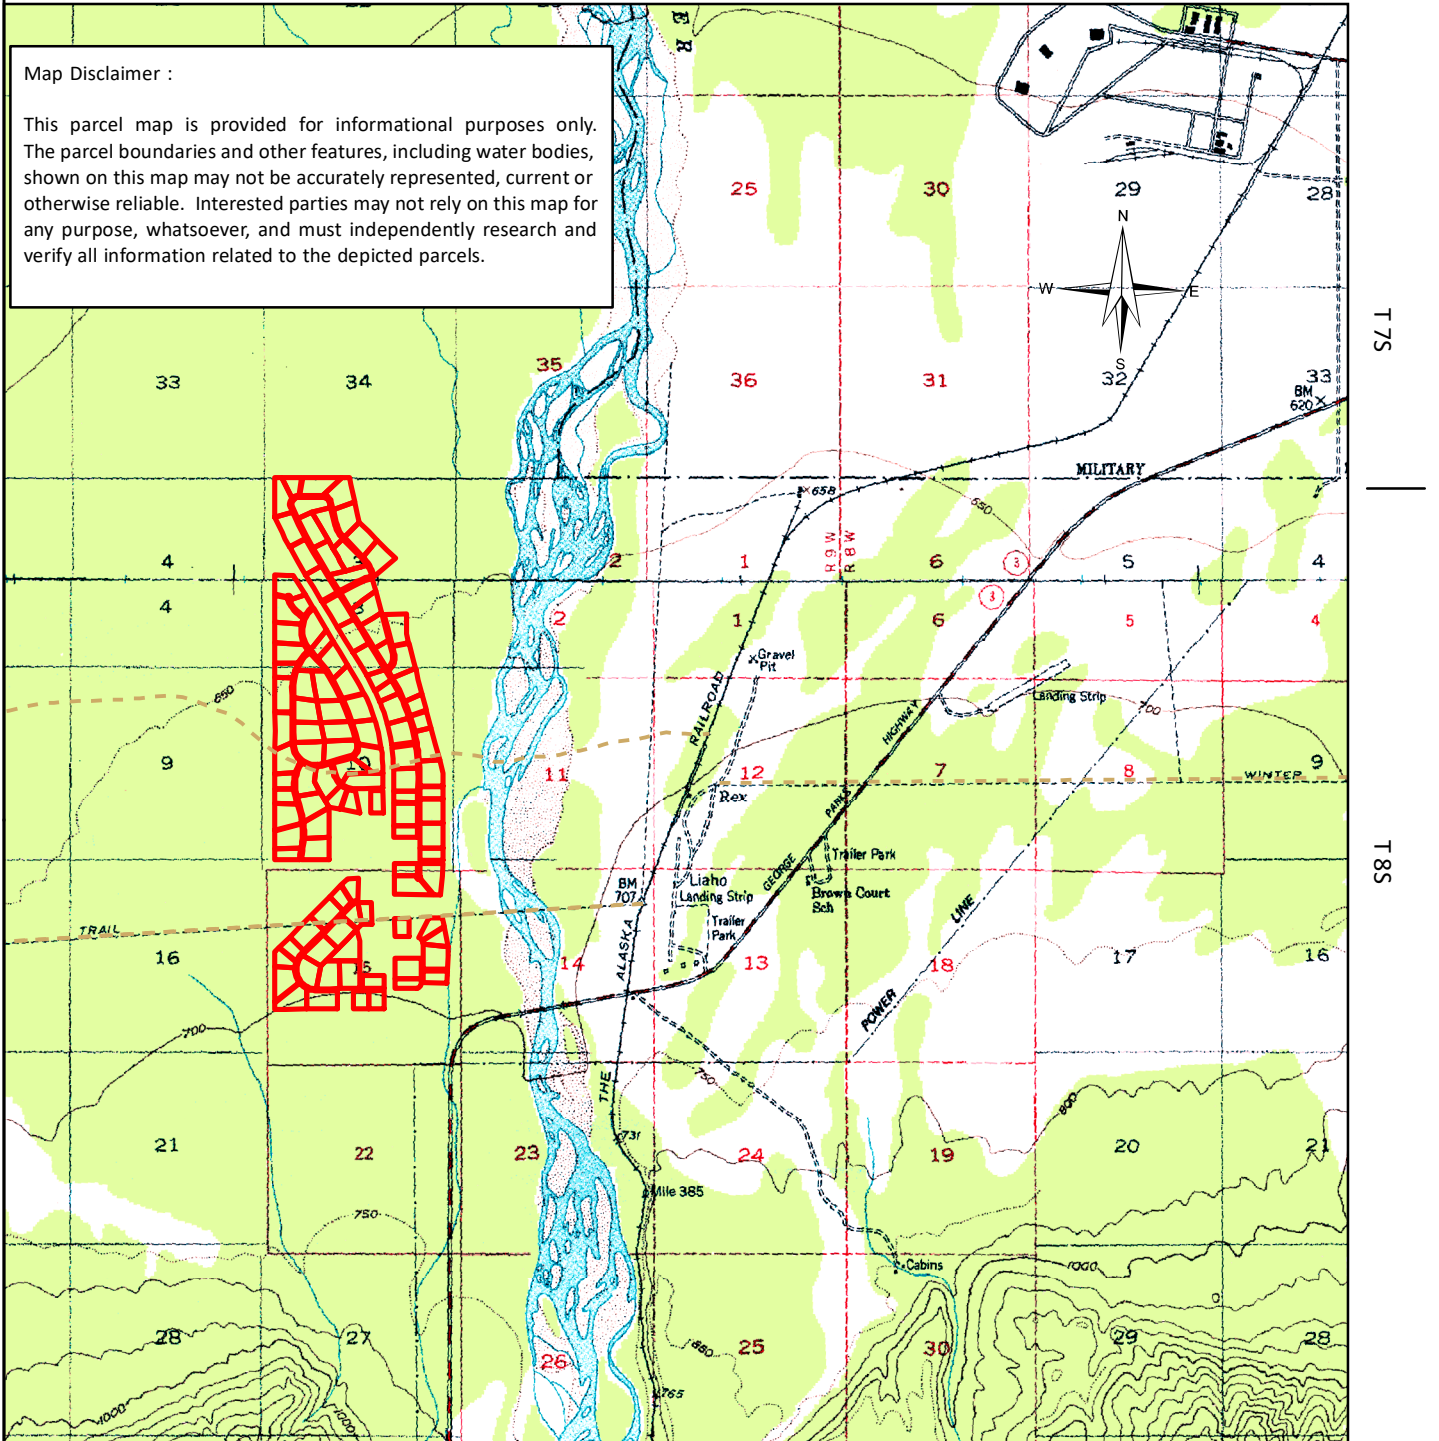

# Quota Subdivision Parcels

R 9W

R 8W

**Map Disclaimer :**

This parcel map is provided for informational purposes only. The parcel boundaries and other features, including water bodies, shown on this map may not be accurately represented, current or otherwise reliable. Interested parties may not rely on this map for any purpose, whatsoever, and must independently research and verify all information related to the depicted parcels.

**UA LAND MANAGEMENT**  
May 2020

Meridian Township Range  
F 8S 9W

Kenai B-3, B-4 (USGS)